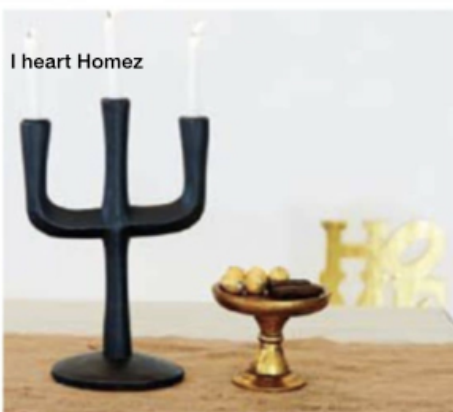

I heart Homez